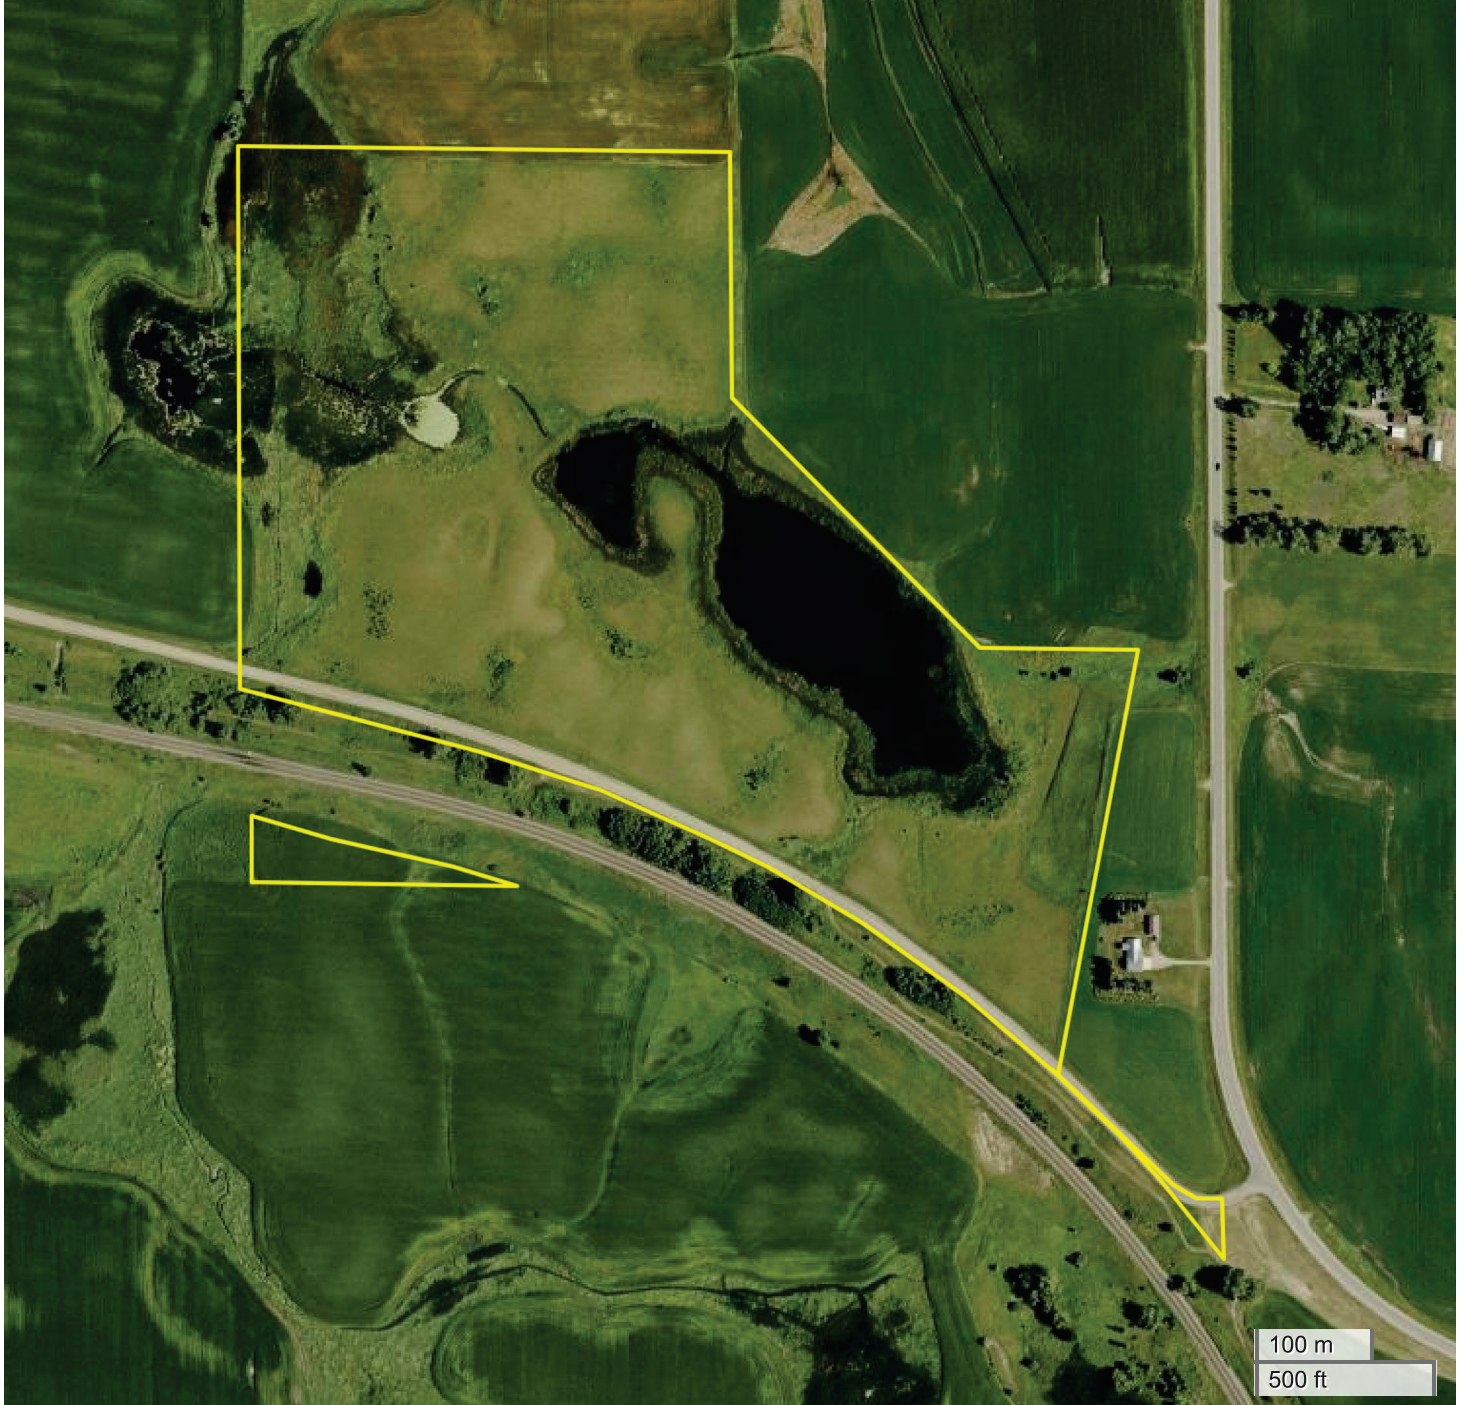

BECKER COUNTY, MN  
AERIAL MAP

Center: 46.897043, -96.117171

33-140N-43W

Cuba Township

Becker County, MN

FarmWorth, LLC makes no warranties, express or implied, regarding the accuracy of any information provided through FarmWorth.com. User is solely responsible for independently verifying all information prior to use and waives any claims against FarmWorth, LLC arising from inaccuracies in such information.